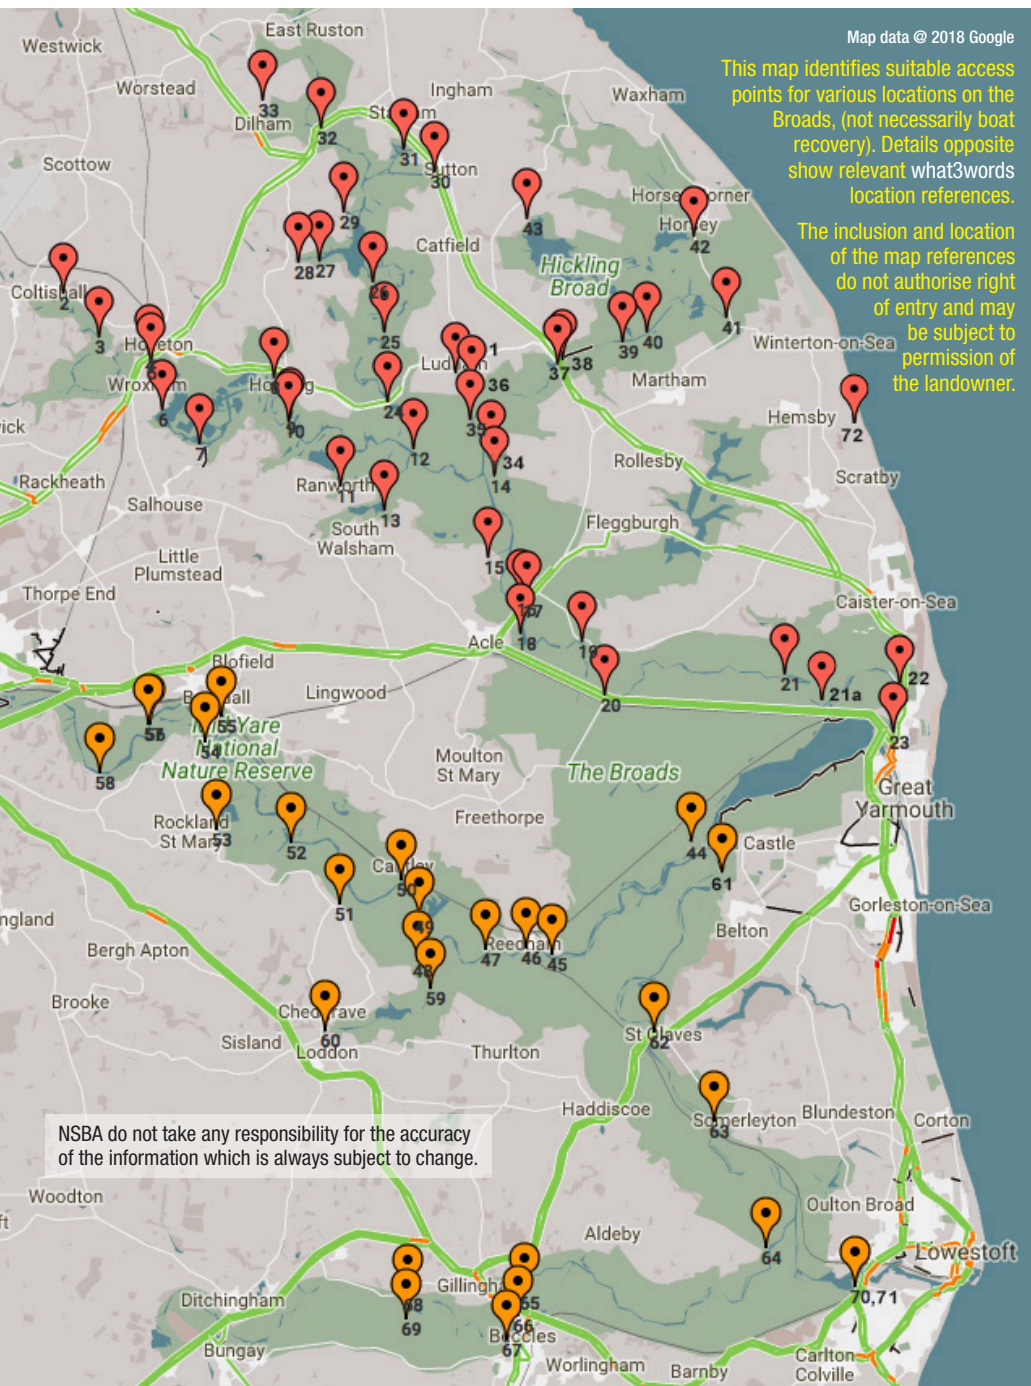

ACCESS POINTS SUITABLE FOR RIVER LOCATION RECOVERY

| ID | Area | Location | /// what3words Location |
|-----|-----------------|---|--------------------------------|
| 1 | River Thurne | Womack Water, Hunter Fleet | ///city.tennis.screening |
| 2 | River Bure | Coltishall (Rising Sun) | ///positions.goes.panels |
| 3 | River Bure | Belaugh Boatyard | ///verbs.famines.suits |
| 4 | River Bure | Wroxham Bridge | ///refrain.mallets.amended |
| 5 | River Bure | Barnes Brinkcraft | ///intricate.shadowed.ballroom |
| 6 | River Bure | Norfolk Broads Yacht Club | ///foggy.radar.restore |
| 7 | River Bure | Salhouse Broad | ///summer.cleanser.mopped |
| 8 | River Bure | Horning Sailing Club | ///brush.vacancies.reveal |
| 9 | River Bure | Horning Ferry (east bank) | ///person.treble.riverbed |
| 10 | River Bure | Horning Ferry (west bank) | ///movements.diverts.wiping |
| 11 | Malthouse Broad | Ranworth Staithe (Maltsters) | ///bets.daredevil.drifters |
| 12 | River Bure | St Benet's Abbey | ///shirt.awoke.unionists |
| 13 | South Walsham | S Walsham Parish slipway | ///copes.sedated.desktops |
| 14 | River Bure | Boundary Farm, Bureside camp site | ///remarking.apply.rated |
| 15 | River Bure | Upton Dyke | ///lights.thrillers.woods |
| 16 | River Bure | Acle Bridge, BA moorings upstream | ///stages.finishing.swarm |
| 17 | River Bure | Acle Bridge (Bridge Inn) | ///prettiest.fears.swarm |
| 18 | River Bure | Acle Boat Dyke | ///honeybees.bright.built |
| 19 | River Bure | Stokesby (Ferry Inn) | ///remote.reworked.spindles |
| 20 | River Bure | Stracey Mill, near Halvergate on A47 | ///fixture.character.genius |
| 21 | River Bure | Mautby | ///asks.stops.live |
| 21a | River Bure | Scare Gap, off A47 | ///wider.sunshine.sinkhole |
| 22 | River Bure | Great Yarmouth, Marina quays | ///traps.driver.petal |
| 23 | River Bure | Great Yarmouth, Yacht Station | ///bath.united.calm |
| 24 | River Ant | Ludham Bridge, upstream, east side | ///unites.steady.swaps |
| 25 | River Ant | How Hill | ///lively.regulator.toolbar |
| 26 | River Ant | Irstead Staithe | ///dating.relocated.fast |
| 27 | Barton Broad | Gays Staithe | ///gravy.safely.skyrocket |
| 28 | Barton Broad | Neatishead Staithe | ///slows.lawful.doubt |
| 29 | Barton Broad | Barton Turf Staithe | ///chopper.newer.quits |
| 30 | River Ant | Sutton Staithe | ///consoles.little.posts |
| 31 | River Ant | Stalham Staithe | ///vehicle.mouths.visit |
| 32 | River Ant | Wayford Bridge (Hotel car park) | ///leaps.dignity.collusion |
| 33 | River Ant | Dilham, private moorings | ///demanding.moment.finders |
| 34 | River Thurne | Thurne Dyke | ///pelt.lands.pink |
| 35 | River Thurne | Cold Harbour farm | ///ports.facing.users |
| 36 | Womack Water | Ludham Staithe | ///workbench.file.completed |
| 37 | River Thurne | Potter Heigham Staithe (downstream) | ///warping.hosts.lordship |
| 38 | River Thurne | Potter Heigham (upstream of both bridges) | ///gong.truth.harmless |
| 39 | River Thurne | Martham, Boatyard, Cess Road | ///movement.toward.sketching |
| 40 | River Thurne | Martham Ferry | ///weeds.testy.ambition |
| 41 | River Thurne | West Somerton | ///builder.arise.busy |
| 42 | River Thurne | Horsey Mere | ///stood.bravest.blows |
| 43 | River Thurne | Hickling (Pleasure Boat Inn) | ///funky.issued.study |
| 44 | River Yare | Berney Arms (Windmill) | ///obvious.codes.invoices |
| 45 | River Yare | Reedham Marina | ///chose.panoramic.signed |